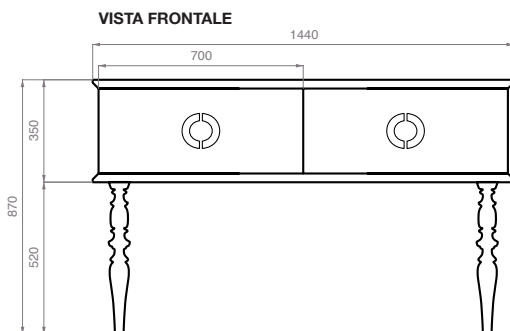

YPSILON

DOLL | DOLL DRESSED | VANITIES

Doll is a multi-faceted vanity unit; timeless thanks to its functional qualities and chromatic and aesthetic choices. The squareness of the body, characterised by clean lines, contrasts with the soft curves of the classic style legs. The option to customise the colours and finishes, means that you can transform this vanity unit to meet your every need. Available with either a countertop or undermount washbasin and with the countertop in glass, marble or resin. The desire to express sophistication is fully realised in the Doll Dressed, whose originality is immediately recognisable. A stainless steel front with different finishes embellishes this vanity unit, which marries design and style, tradition and innovation, enhancing any environment.

H = acqua calda | hot water

C = acqua fredda | cold water

S = scarico | syphon

DOLL 100 UNDERCOUNTER WASHBASIN

DOLL 144 UNDERCOUNTER WASHBASIN

CAPTION

H = acqua calda | hot water
 C = acqua fredda | cold water
 S = scarico | syphon

DOLL 180 UNDERCOUNTER WASHBASIN

VISTA SUPERIORE

VISTA LATERALE

VISTA FRONTALE

SCARICHI

CAPTION

H = acqua calda | hot water
C = acqua fredda | cold water
S = scarico | syphon

* the sizes of sinks with undercounter top refer to marble solution.
With the Livingtec top the size of the washbasin will be 570x320 mm.