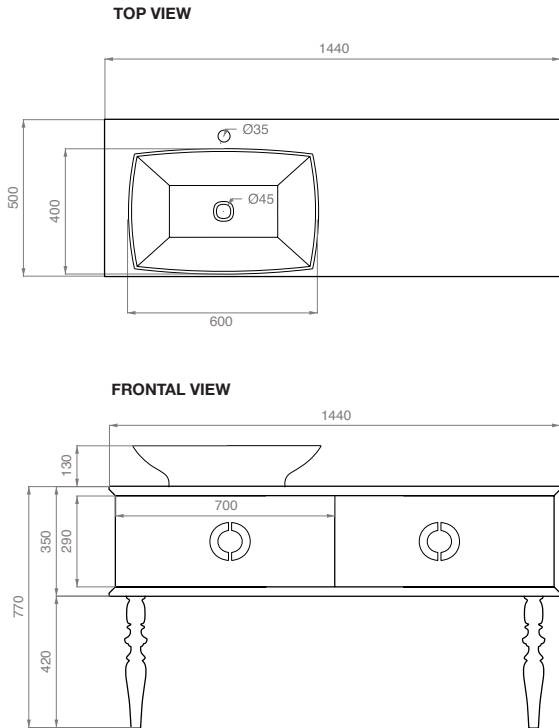

YPSILON

DOLL | DOLL DRESSED | VANITIES

Doll is a multi-faceted vanity unit; timeless thanks to its functional qualities and chromatic and aesthetic choices. The squareness of the body, characterised by clean lines, contrasts with the soft curves of the classic style legs. The option to customise the colours and finishes, means that you can transform this vanity unit to meet your every need. Available with either a countertop or undermount washbasin and with the countertop in glass, marble or resin. The desire to express sophistication is fully realised in the Doll Dressed, whose originality is immediately recognisable. A stainless steel front with different finishes embellishes this vanity unit, which marries design and style, tradition and innovation, enhancing any environment.

DOLL 100 COUNTERTOP COUNTERTOP WASHBASIN

CAPTION

H = acqua calda | hot water

C = acqua fredda | cold water

S = scarico | syphon

DOLL 144 COUNTERTOP WASHBASIN

DOLL 180 COUNTERTOP WASHBASIN

CAPTION

H = acqua calda | hot water

C = acqua fredda | cold water

S = scarico | syphon

DOLL 100 UNDERCOUNTER WASHBASIN

DOLL 144 UNDERCOUNTER WASHBASIN

CAPTION

H = acqua calda | hot water
 C = acqua fredda | cold water
 S = scarico | syphon

DOLL 180 UNDERCOUNTER WASHBASIN

VISTA SUPERIORE

VISTA LATERALE

VISTA FRONTALE

SCARICHI

CAPTION

H = acqua calda | hot water
C = acqua fredda | cold water
S = scarico | syphon

* the sizes of sinks with undercounter top refer to marble solution.
With the Livingtec top the size of the washbasin will be 570x320 mm.