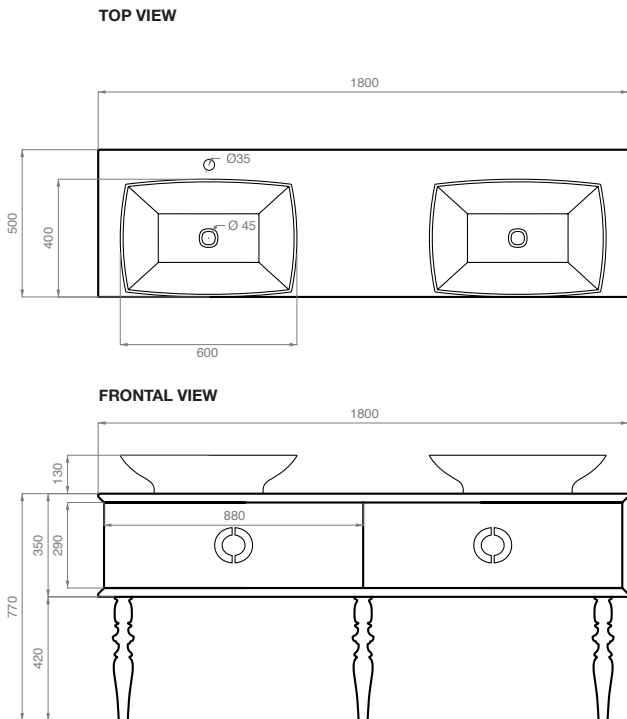

YPSILON

DOLL | DOLL DRESSED | VANITIES

Doll is a multi-faceted vanity unit; timeless thanks to its functional qualities and chromatic and aesthetic choices. The squareness of the body, characterised by clean lines, contrasts with the soft curves of the classic style legs. The option to customise the colours and finishes, means that you can transform this vanity unit to meet your every need. Available with either a countertop or undermount washbasin and with the countertop in glass, marble or resin. The desire to express sophistication is fully realised in the Doll Dressed, whose originality is immediately recognisable. A stainless steel front with different finishes embellishes this vanity unit, which marries design and style, tradition and innovation, enhancing any environment.

DOLL 100 COUNTERTOP COUNTERTOP WASHBASIN

CAPTION

H = acqua calda | hot water

C = acqua fredda | cold water

S = scarico | syphon

DOLL 144 COUNTERTOP WASHBASIN

DOLL 180 COUNTERTOP WASHBASIN

CAPTION

DOLL 180 UNDERCOUNTER WASHBASIN

VISTA SUPERIORE

VISTA LATERALE

VISTA FRONTALE

SCARICHI

CAPTION

H = acqua calda | hot water
C = acqua fredda | cold water
S = scarico | syphon

* the sizes of sinks with undercounter top refer to marble solution.
With the Livingtec top the size of the washbasin will be 570x320 mm.