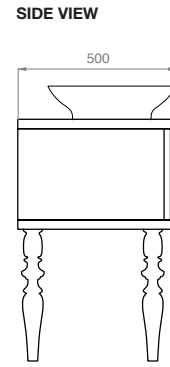

YPSILON

DOLL | DOLL DRESSED | VANITIES

Doll is a multi-faceted vanity unit; timeless thanks to its functional qualities and chromatic and aesthetic choices. The squareness of the body, characterised by clean lines, contrasts with the soft curves of the classic style legs. The option to customise the colours and finishes, means that you can transform this vanity unit to meet your every need. Available with either a countertop or undermount washbasin and with the countertop in glass, marble or resin. The desire to express sophistication is fully realised in the Doll Dressed, whose originality is immediately recognisable. A stainless steel front with different finishes embellishes this vanity unit, which marries design and style, tradition and innovation, enhancing any environment.

DOLL 100 COUNTERTOP COUNTERTOP WASHBASIN

CAPTION

H = acqua calda | hot water

C = acqua fredda | cold water

S = scarico | syphon

DOLL 144 COUNTERTOP WASHBASIN

DOLL 180 COUNTERTOP WASHBASIN

CAPTION

H = acqua calda | hot water

C = acqua fredda | cold water

S = scarico | syphon

DOLL 100 UNDERCOUNTER WASHBASIN

DOLL 144 UNDERCOUNTER WASHBASIN

CAPTION

H = acqua calda | hot water
 C = acqua fredda | cold water
 S = scarico | syphon

DOLL 180 UNDERCOUNTER WASHBASIN

VISTA SUPERIORE

VISTA LATERALE

VISTA FRONTALE

SCARICHI

CAPTION

H = acqua calda | hot water
C = acqua fredda | cold water
S = scarico | syphon

* the sizes of sinks with undercounter top refer to marble solution.
With the Livingtec top the size of the washbasin will be 570x320 mm.