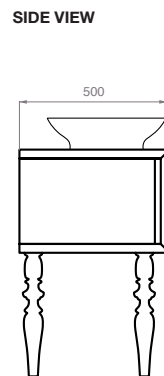

YPSILON

DOLL | DOLL DRESSED | VANITIES

Doll is a multi-faceted vanity unit; timeless thanks to its functional qualities and chromatic and aesthetic choices. The squareness of the body, characterised by clean lines, contrasts with the soft curves of the classic style legs. The option to customise the colours and finishes, means that you can transform this vanity unit to meet your every need. Available with either a countertop or undermount washbasin and with the countertop in glass, marble or resin. The desire to express sophistication is fully realised in the Doll Dressed, whose originality is immediately recognisable. A stainless steel front with different finishes embellishes this vanity unit, which marries design and style, tradition and innovation, enhancing any environment.

DOLL 100 COUNTERTOP COUNTERTOP WASHBASIN

CAPTION

H = acqua calda | hot water

C = acqua fredda | cold water

S = scarico | syphon

DOLL 144 COUNTERTOP WASHBASIN

DOLL 180 COUNTERTOP WASHBASIN

CAPTION

H = acqua calda | hot water

C = acqua fredda | cold water

S = scarico | syphon

DOLL 100 UNDERCOUNTER WASHBASIN

DOLL 144 UNDERCOUNTER WASHBASIN

CAPTION

H = acqua calda | hot water
 C = acqua fredda | cold water
 S = scarico | syphon

DOLL 180 UNDERCOUNTER WASHBASIN

VISTA SUPERIORE

VISTA LATERALE

VISTA FRONTALE

SCARICHI

CAPTION

H = acqua calda | hot water
C = acqua fredda | cold water
S = scarico | syphon

* the sizes of sinks with undercounter top refer to marble solution.
With the Livingtec top the size of the washbasin will be 570x320 mm.