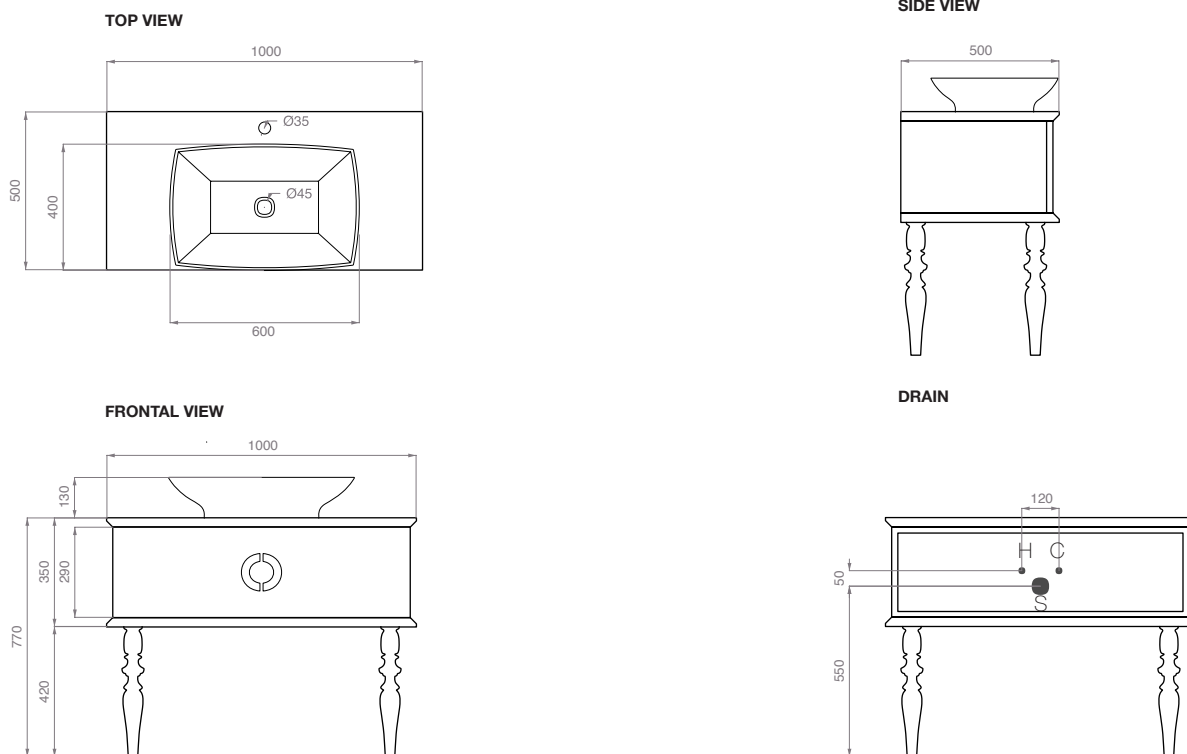

YPSILON

DOLL | DOLL DRESSED | VANITIES

Doll is a multi-faceted vanity unit; timeless thanks to its functional qualities and chromatic and aesthetic choices. The squareness of the body, characterised by clean lines, contrasts with the soft curves of the classic style legs. The option to customise the colours and finishes, means that you can transform this vanity unit to meet your every need. Available with either a countertop or undermount washbasin and with the countertop in glass, marble or resin. The desire to express sophistication is fully realised in the Doll Dressed, whose originality is immediately recognisable. A stainless steel front with different finishes embellishes this vanity unit, which marries design and style, tradition and innovation, enhancing any environment.

DOLL 100 COUNTERTOP COUNTERTOP WASHBASIN

CAPTION

H = acqua calda | hot water

C = acqua fredda | cold water

S = scarico | syphon

DOLL 144 COUNTERTOP WASHBASIN

DOLL 180 COUNTERTOP WASHBASIN

CAPTION

H = acqua calda | hot water

C = acqua fredda | cold water

S = scarico | syphon

DOLL 100 UNDERCOUNTER WASHBASIN

DOLL 144 UNDERCOUNTER WASHBASIN

CAPTION

H = acqua calda | hot water
 C = acqua fredda | cold water
 S = scarico | syphon

DOLL 180 UNDERCOUNTER WASHBASIN

VISTA SUPERIORE

VISTA LATERALE

VISTA FRONTALE

SCARICHI

CAPTION

H = acqua calda | hot water
C = acqua fredda | cold water
S = scarico | syphon

* the sizes of sinks with undercounter top refer to marble solution.
With the Livingtec top the size of the washbasin will be 570x320 mm.