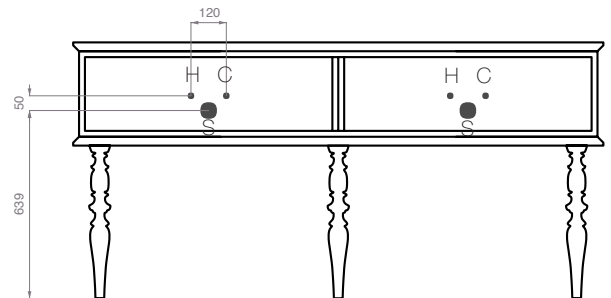

YPSILON

DOLL | DOLL DRESSED | VANITIES

Doll is a multi-faceted vanity unit; timeless thanks to its functional qualities and chromatic and aesthetic choices. The squareness of the body, characterised by clean lines, contrasts with the soft curves of the classic style legs. The option to customise the colours and finishes, means that you can transform this vanity unit to meet your every need. Available with either a countertop or undermount washbasin and with the countertop in glass, marble or resin. The desire to express sophistication is fully realised in the Doll Dressed, whose originality is immediately recognisable. A stainless steel front with different finishes embellishes this vanity unit, which marries design and style, tradition and innovation, enhancing any environment.

DOLL 180 UNDERCOUNTER WASHBASIN

VISTA SUPERIORE

VISTA LATERALE

VISTA FRONTALE

SCARICHI

CAPTION

H = acqua calda | hot water
C = acqua fredda | cold water
S = scarico | syphon

* the sizes of sinks with undercounter top refer to marble solution.
With the Livingtec top the size of the washbasin will be 570x320 mm.