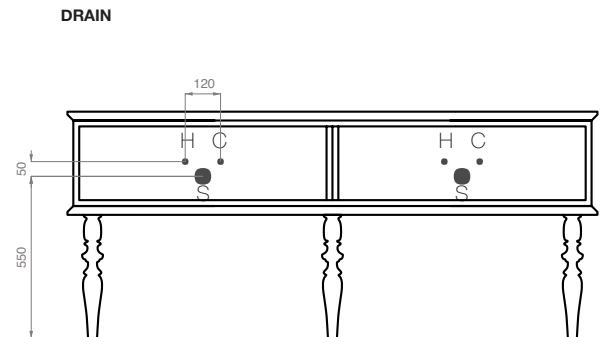

YPSILON

DOLL | DOLL DRESSED | VANITIES

Doll is a multi-faceted vanity unit; timeless thanks to its functional qualities and chromatic and aesthetic choices. The squareness of the body, characterised by clean lines, contrasts with the soft curves of the classic style legs. The option to customise the colours and finishes, means that you can transform this vanity unit to meet your every need. Available with either a countertop or undermount washbasin and with the countertop in glass, marble or resin. The desire to express sophistication is fully realised in the Doll Dressed, whose originality is immediately recognisable. A stainless steel front with different finishes embellishes this vanity unit, which marries design and style, tradition and innovation, enhancing any environment.

DOLL 100 COUNTERTOP COUNTERTOP WASHBASIN

CAPTION

H = acqua calda | hot water

C = acqua fredda | cold water

S = scarico | syphon

DOLL 144 COUNTERTOP WASHBASIN

DOLL 180 COUNTERTOP WASHBASIN

CAPTION

H = acqua calda | hot water

C = acqua fredda | cold water

S = scarico | syphon

DOLL 100 UNDERCOUNTER WASHBASIN

DOLL 144 UNDERCOUNTER WASHBASIN

CAPTION

H = acqua calda | hot water
 C = acqua fredda | cold water
 S = scarico | syphon

DOLL 180 UNDERCOUNTER WASHBASIN

VISTA SUPERIORE

VISTA LATERALE

VISTA FRONTALE

SCARICHI

CAPTION

H = acqua calda | hot water
C = acqua fredda | cold water
S = scarico | syphon

* the sizes of sinks with undercounter top refer to marble solution.
With the Livingtec top the size of the washbasin will be 570x320 mm.