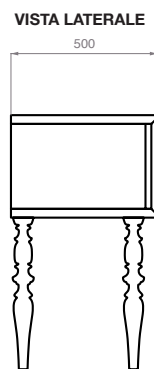

YPSILON

DOLL | DOLL DRESSED | VANITIES

Doll is a multi-faceted vanity unit; timeless thanks to its functional qualities and chromatic and aesthetic choices. The squareness of the body, characterised by clean lines, contrasts with the soft curves of the classic style legs. The option to customise the colours and finishes, means that you can transform this vanity unit to meet your every need. Available with either a countertop or undermount washbasin and with the countertop in glass, marble or resin. The desire to express sophistication is fully realised in the Doll Dressed, whose originality is immediately recognisable. A stainless steel front with different finishes embellishes this vanity unit, which marries design and style, tradition and innovation, enhancing any environment.

H = acqua calda | hot water

C = acqua fredda | cold water

S = scarico | syphon

DOLL 100 UNDERCOUNTER WASHBASIN

DOLL 144 UNDERCOUNTER WASHBASIN

CAPTION

H = acqua calda | hot water
 C = acqua fredda | cold water
 S = scarico | syphon

DOLL 180 UNDERCOUNTER WASHBASIN

VISTA SUPERIORE

VISTA LATERALE

VISTA FRONTALE

SCARICHI

CAPTION

H = acqua calda | hot water
C = acqua fredda | cold water
S = scarico | syphon

* the sizes of sinks with undercounter top refer to marble solution.
With the Livingtec top the size of the washbasin will be 570x320 mm.