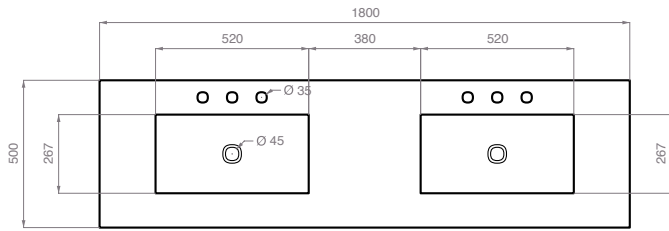

YPSILON

DOLL | DOLL DRESSED | VANITIES

Doll is a multi-faceted vanity unit; timeless thanks to its functional qualities and chromatic and aesthetic choices. The squareness of the body, characterised by clean lines, contrasts with the soft curves of the classic style legs. The option to customise the colours and finishes, means that you can transform this vanity unit to meet your every need. Available with either a countertop or undermount washbasin and with the countertop in glass, marble or resin. The desire to express sophistication is fully realised in the Doll Dressed, whose originality is immediately recognisable. A stainless steel front with different finishes embellishes this vanity unit, which marries design and style, tradition and innovation, enhancing any environment.

H = acqua calda | hot water

C = acqua fredda | cold water

S = scarico | syphon

DOLL 100 UNDERCOUNTER WASHBASIN

DOLL 144 UNDERCOUNTER WASHBASIN

CAPTION

H = acqua calda | hot water
 C = acqua fredda | cold water
 S = scarico | syphon

DOLL 180 UNDERCOUNTER WASHBASIN

VISTA SUPERIORE

VISTA LATERALE

VISTA FRONTALE

SCARICHI

CAPTION

H = acqua calda | hot water
C = acqua fredda | cold water
S = scarico | syphon

* the sizes of sinks with undercounter top refer to marble solution.
With the Livingtec top the size of the washbasin will be 570x320 mm.