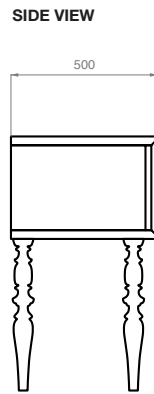

YPSILON

DOLL | DOLL DRESSED | VANITIES

Doll is a multi-faceted vanity unit; timeless thanks to its functional qualities and chromatic and aesthetic choices. The squareness of the body, characterised by clean lines, contrasts with the soft curves of the classic style legs. The option to customise the colours and finishes, means that you can transform this vanity unit to meet your every need. Available with either a countertop or undermount washbasin and with the countertop in glass, marble or resin. The desire to express sophistication is fully realised in the Doll Dressed, whose originality is immediately recognisable. A stainless steel front with different finishes embellishes this vanity unit, which marries design and style, tradition and innovation, enhancing any environment.

DOLL 100 COUNTERTOP COUNTERTOP WASHBASIN

CAPTION

H = acqua calda | hot water

C = acqua fredda | cold water

S = scarico | syphon

DOLL 144 COUNTERTOP WASHBASIN

DOLL 180 COUNTERTOP WASHBASIN

CAPTION

H = acqua calda | hot water

C = acqua fredda | cold water

S = scarico | syphon

DOLL 100 UNDERCOUNTER WASHBASIN

DOLL 144 UNDERCOUNTER WASHBASIN

CAPTION

H = acqua calda | hot water
 C = acqua fredda | cold water
 S = scarico | syphon

DOLL 180 UNDERCOUNTER WASHBASIN

VISTA SUPERIORE

VISTA LATERALE

VISTA FRONTALE

SCARICHI

CAPTION

H = acqua calda | hot water
C = acqua fredda | cold water
S = scarico | syphon

* the sizes of sinks with undercounter top refer to marble solution.
With the Livingtec top the size of the washbasin will be 570x320 mm.