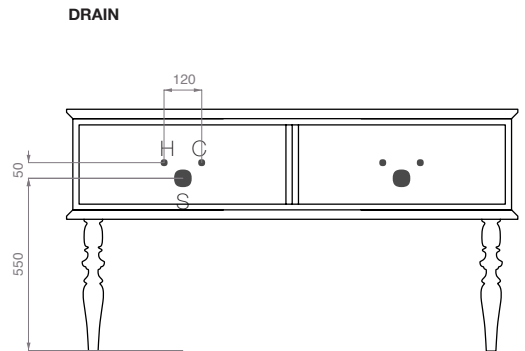

YPSILON

DOLL | DOLL DRESSED | VANITIES

Doll is a multi-faceted vanity unit; timeless thanks to its functional qualities and chromatic and aesthetic choices. The squareness of the body, characterised by clean lines, contrasts with the soft curves of the classic style legs. The option to customise the colours and finishes, means that you can transform this vanity unit to meet your every need. Available with either a countertop or undermount washbasin and with the countertop in glass, marble or resin. The desire to express sophistication is fully realised in the Doll Dressed, whose originality is immediately recognisable. A stainless steel front with different finishes embellishes this vanity unit, which marries design and style, tradition and innovation, enhancing any environment.

DOLL 100 COUNTERTOP COUNTERTOP WASHBASIN

CAPTION

H = acqua calda | hot water

C = acqua fredda | cold water

S = scarico | syphon

DOLL 144 COUNTERTOP WASHBASIN

DOLL 180 COUNTERTOP WASHBASIN

CAPTION

H = acqua calda | hot water

C = acqua fredda | cold water

S = scarico | syphon

DOLL 100 UNDERCOUNTER WASHBASIN

DOLL 144 UNDERCOUNTER WASHBASIN

CAPTION

H = acqua calda | hot water
 C = acqua fredda | cold water
 S = scarico | syphon

DOLL 180 UNDERCOUNTER WASHBASIN

VISTA SUPERIORE

VISTA LATERALE

VISTA FRONTALE

SCARICHI

CAPTION

H = acqua calda | hot water
C = acqua fredda | cold water
S = scarico | syphon

* the sizes of sinks with undercounter top refer to marble solution.
With the Livingtec top the size of the washbasin will be 570x320 mm.