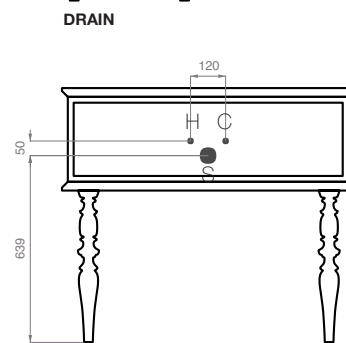

YPSILON

DOLL | DOLL DRESSED | VANITIES

Doll is a multi-faceted vanity unit; timeless thanks to its functional qualities and chromatic and aesthetic choices. The squareness of the body, characterised by clean lines, contrasts with the soft curves of the classic style legs. The option to customise the colours and finishes, means that you can transform this vanity unit to meet your every need. Available with either a countertop or undermount washbasin and with the countertop in glass, marble or resin. The desire to express sophistication is fully realised in the Doll Dressed, whose originality is immediately recognisable. A stainless steel front with different finishes embellishes this vanity unit, which marries design and style, tradition and innovation, enhancing any environment.

DOLL 100 COUNTERTOP COUNTERTOP WASHBASIN

CAPTION

H = acqua calda | hot water

C = acqua fredda | cold water

S = scarico | syphon

DOLL 144 COUNTERTOP WASHBASIN

DOLL 180 COUNTERTOP WASHBASIN

CAPTION

H = acqua calda | hot water

C = acqua fredda | cold water

S = scarico | syphon

DOLL 100 UNDERCOUNTER WASHBASIN

DOLL 144 UNDERCOUNTER WASHBASIN

CAPTION

H = acqua calda | hot water
 C = acqua fredda | cold water
 S = scarico | syphon

DOLL 180 UNDERCOUNTER WASHBASIN

VISTA SUPERIORE

VISTA LATERALE

VISTA FRONTALE

SCARICHI

CAPTION

H = acqua calda | hot water
C = acqua fredda | cold water
S = scarico | syphon

* the sizes of sinks with undercounter top refer to marble solution.
With the Livingtec top the size of the washbasin will be 570x320 mm.