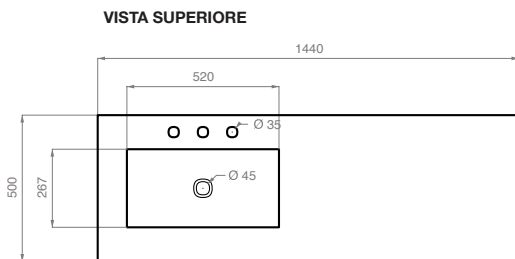

H = acqua calda | hot water

C = acqua fredda | cold water

S = scarico | syphon

DOLL 100 UNDERCOUNTER WASHBASIN

DOLL 144 UNDERCOUNTER WASHBASIN

CAPTION

H = acqua calda | hot water
 C = acqua fredda | cold water
 S = scarico | syphon

DOLL 180 UNDERCOUNTER WASHBASIN

VISTA SUPERIORE

VISTA LATERALE

VISTA FRONTALE

SCARICHI

CAPTION

H = acqua calda | hot water
C = acqua fredda | cold water
S = scarico | syphon

* the sizes of sinks with undercounter top refer to marble solution.
With the Livingtec top the size of the washbasin will be 570x320 mm.