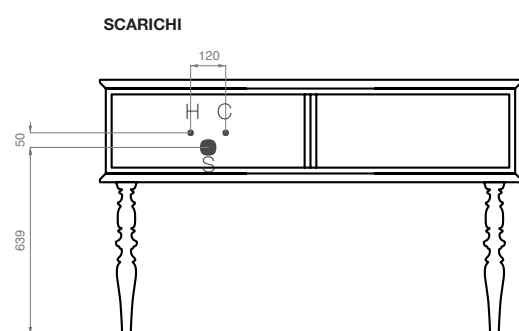

DOLL 144 UNDERCOUNTER WASHBASIN

CAPTION

H = acqua calda | hot water
C = acqua fredda | cold water
S = scarico | syphon