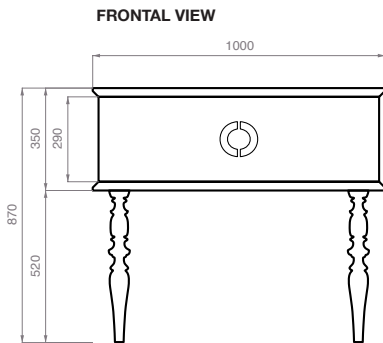

DOLL 100 UNDERCOUNTER WASHBASIN