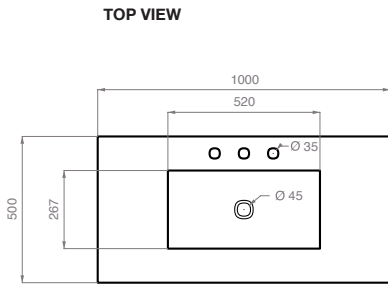

YPSILON

DOLL | DOLL DRESSED | VANITIES

Doll is a multi-faceted vanity unit; timeless thanks to its functional qualities and chromatic and aesthetic choices. The squareness of the body, characterised by clean lines, contrasts with the soft curves of the classic style legs. The option to customise the colours and finishes, means that you can transform this vanity unit to meet your every need. Available with either a countertop or undermount washbasin and with the countertop in glass, marble or resin. The desire to express sophistication is fully realised in the Doll Dressed, whose originality is immediately recognisable. A stainless steel front with different finishes embellishes this vanity unit, which marries design and style, tradition and innovation, enhancing any environment.

DOLL 100 COUNTERTOP COUNTERTOP WASHBASIN

CAPTION

H = acqua calda | hot water

C = acqua fredda | cold water

S = scarico | syphon

DOLL 144 COUNTERTOP WASHBASIN

DOLL 180 COUNTERTOP WASHBASIN

CAPTION

H = acqua calda | hot water

C = acqua fredda | cold water

S = scarico | syphon

DOLL 100 UNDERCOUNTER WASHBASIN

DOLL 144 UNDERCOUNTER WASHBASIN

CAPTION

H = acqua calda | hot water
 C = acqua fredda | cold water
 S = scarico | syphon

DOLL 180 UNDERCOUNTER WASHBASIN

VISTA SUPERIORE

VISTA LATERALE

VISTA FRONTALE

SCARICHI

CAPTION

H = acqua calda | hot water
C = acqua fredda | cold water
S = scarico | syphon

* the sizes of sinks with undercounter top refer to marble solution.
With the Livingtec top the size of the washbasin will be 570x320 mm.