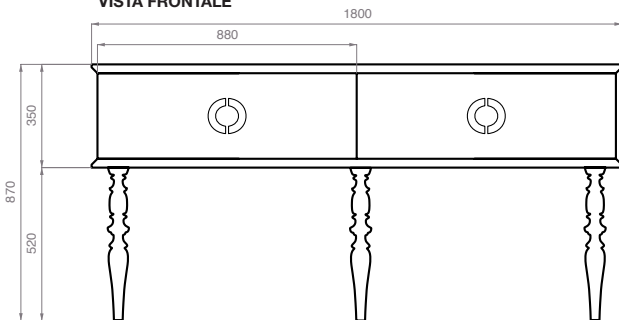

YPSILON

DOLL | DOLL DRESSED | VANITIES

Doll is a multi-faceted vanity unit; timeless thanks to its functional qualities and chromatic and aesthetic choices. The squareness of the body, characterised by clean lines, contrasts with the soft curves of the classic style legs. The option to customise the colours and finishes, means that you can transform this vanity unit to meet your every need. Available with either a countertop or undermount washbasin and with the countertop in glass, marble or resin. The desire to express sophistication is fully realised in the Doll Dressed, whose originality is immediately recognisable. A stainless steel front with different finishes embellishes this vanity unit, which marries design and style, tradition and innovation, enhancing any environment.

DOLL 180 UNDERCOUNTER WASHBASIN

VISTA SUPERIORE

VISTA LATERALE

VISTA FRONTALE

SCARICHI

CAPTION

H = acqua calda | hot water
C = acqua fredda | cold water
S = scarico | syphon

* the sizes of sinks with undercounter top refer to marble solution.
With the Livingtec top the size of the washbasin will be 570x320 mm.