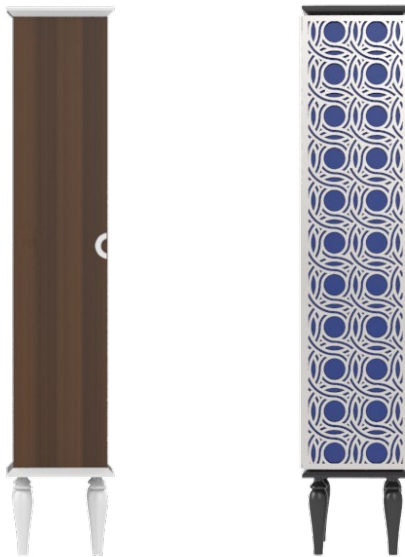

YPSILON

DOLL WARDROBE | CASEGOODS

Doll is a piece of furniture which is so versatile that you can customise it as you like, choosing from endless wood finishes and glossy or matt colours. Compact but extremely roomy, it is perfect for any environment.

YPSILON

DOLL WARDROBE S | CASEGOODS

Elegant lacquered wood or wood essence wardrobe with one door. It is also available "Dressed" in intricate steel latticework, available in three decorative variants: Damask, Circle or Jumeira.

***DOLL WARDROBE and WARDROBE S It is available with the following decorations in gold or chrome:**