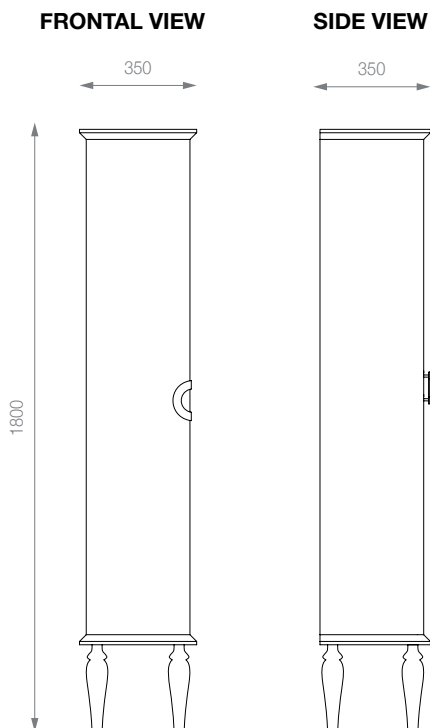

YPSILON

DOLL WARDROBE | CASEGOODS

Doll is a piece of furniture which is so versatile that you can customise it as you like, choosing from endless wood finishes and glossy or matt colours. Compact but extremely roomy, it is perfect for any environment.

YPSILON

DOLL WARDROBE S | CASEGOODS

Elegant lacquered wood or wood essence wardrobe with one door. It is also available "Dressed" in intricate steel latticework, available in three decorative variants: Damask, Circle or Jumeira.