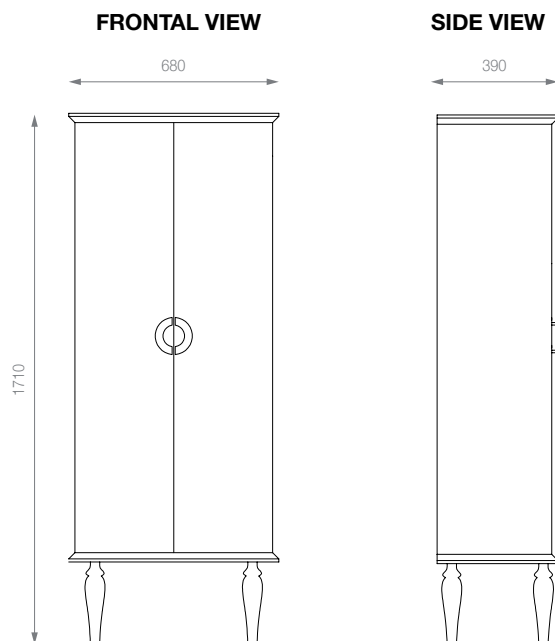

YPSILON

DOLL WARDROBE | CASEGOODS

Doll is a piece of furniture which is so versatile that you can customise it as you like, choosing from endless wood finishes and glossy or matt colours. Compact but extremely roomy, it is perfect for any environment.

YPSILON

DOLL WARDROBE S | CASEGOODS

Elegant lacquered wood or wood essence wardrobe with one door. It is also available "Dressed" in intricate steel latticework, available in three decorative variants: Damask, Circle or Jumeira.